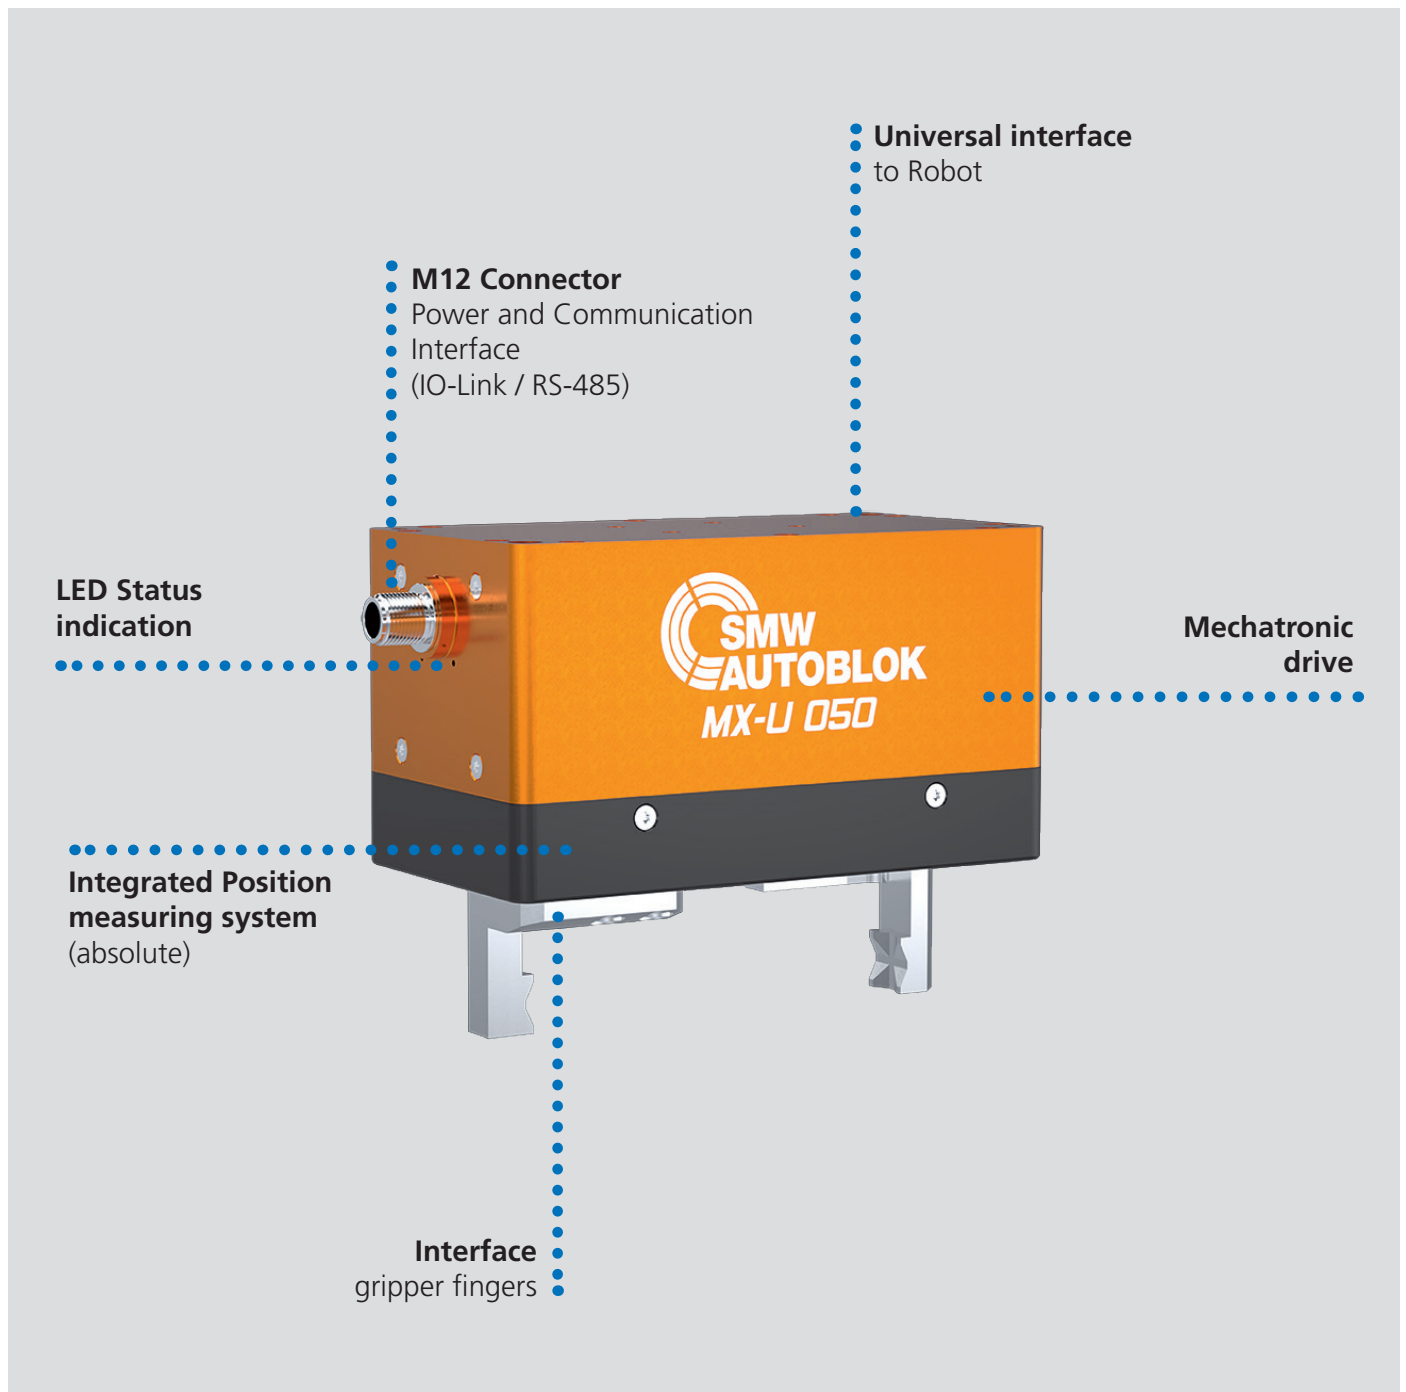

MX-U 050

Mechatronic universal long stroke gripper

Mechatronic gripper

■ 2 finger parallel

Application/customer benefits

- Universal, flexible use due to extra long stroke
- Stepless gripping force and gripping position adjustment
- Fine-sensitive gripping
- Robust, compact design with an precise mechatronic drive
- Integrated, absolute position measuring system
- ID and OD clamping
- Suitable for cobot applications and pick & place tasks

Technical features

- Aluminum housing
- Protection class: IP54 (Electronic IP67)
- Adjustable gripping position and force
- Repeatability 0,02 mm
- Power supply 19.2 ... 30 V / 1A
- Communication interface IO-Link or RS485

Standard equipment

Gripper with centering sleeves (without gripper fingers and mounting bolts)

MX-U