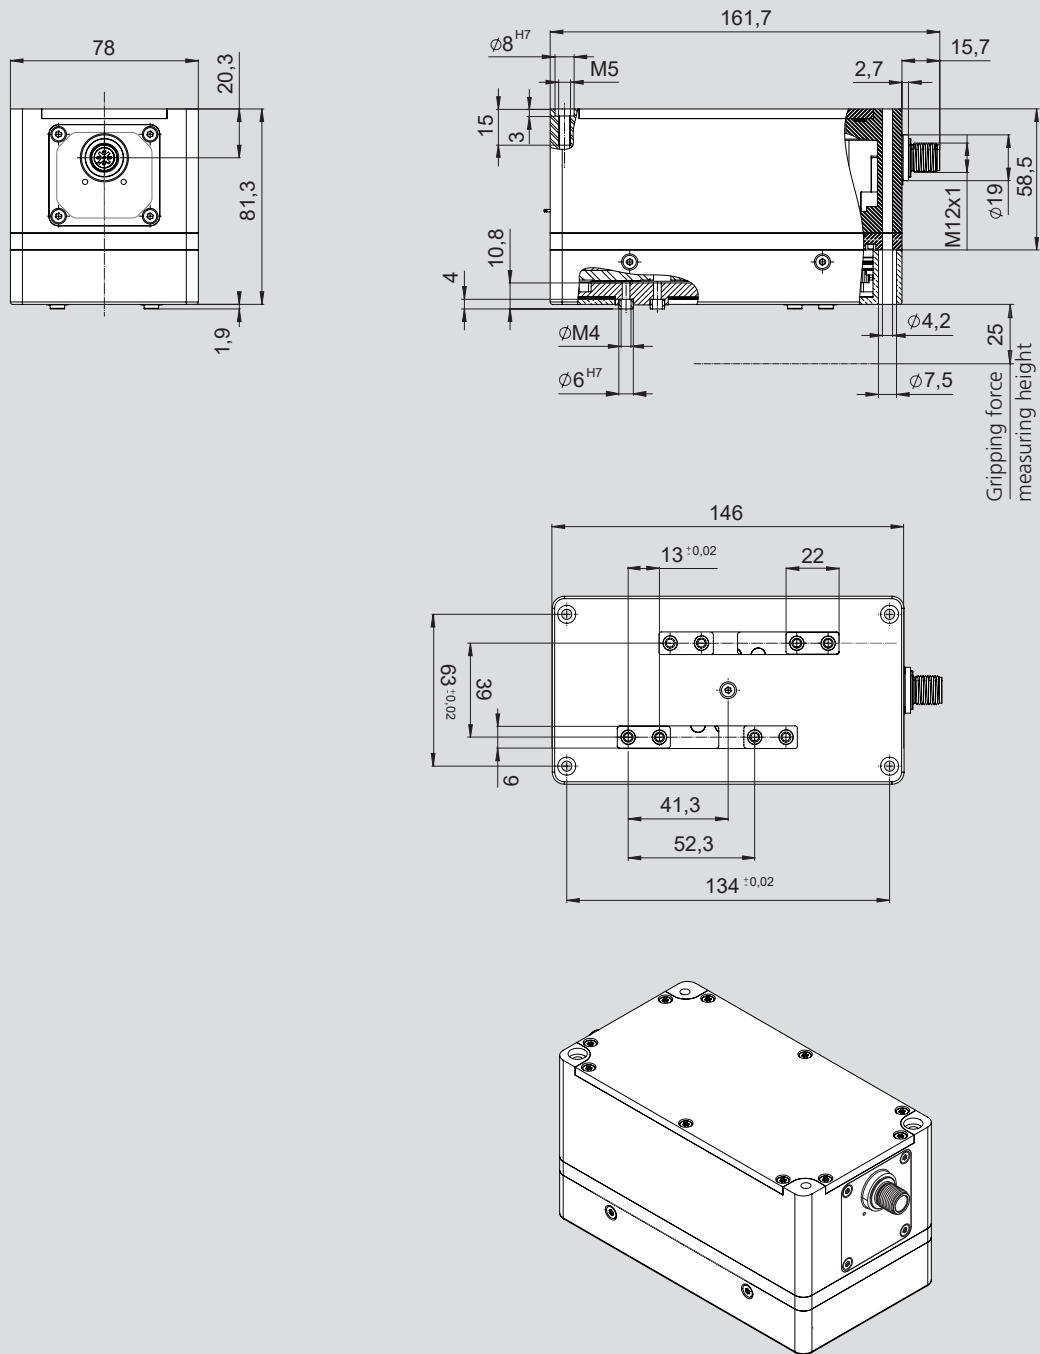

Subject to technical changes.
For more detailed information please ask our customer service.

*Gripping force is the arithmetic sum of the individual forces applied on each jaw at the specified distance.

Type		MX-U 050 IO-LINK	MX-U 050 RS485
Id.-No.		480270	480470
Gripping force*	N		300
Stroke per jaw	mm		52
Repeatability	mm		0.02
Weight	kg		1.7
Max. workpiece weight	kg		1.5
Voltage	V		19.2 ... 30
Power consumption	A		1
Protection class mechanical			IP54
Protection class electrical			IP67