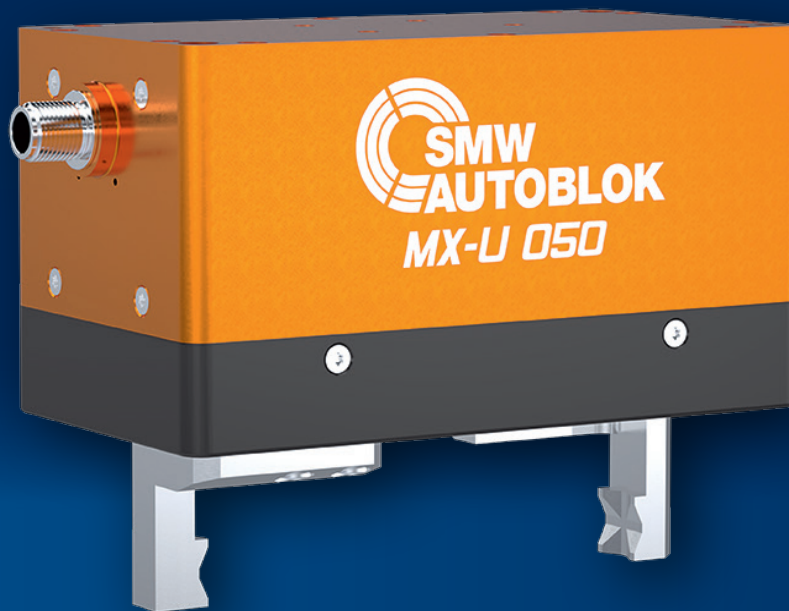

# MX-U

## MECHATRONIC UNIVERSAL GRIPPER

Universal, flexible use due to extra long stroke  
Stepless gripping force and gripping position adjustment  
Position monitoring by absolute measuring system  
Suitable for cobot applications